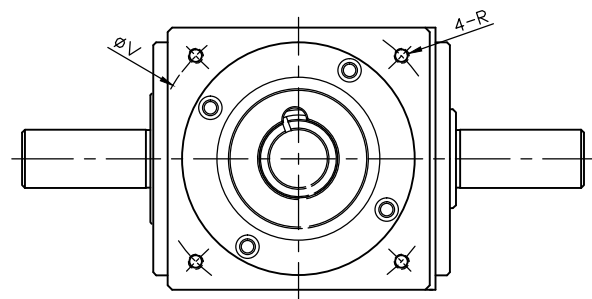

{RAD-090-2比}

{RAD-090-5比}

2018
GEAR HEAD
INLET DIMENSION
(FOR MOTOR OUTLET)

2018
GEAR HEAD
INLET DIMENSION
(FOR MOTOR OUTLET)