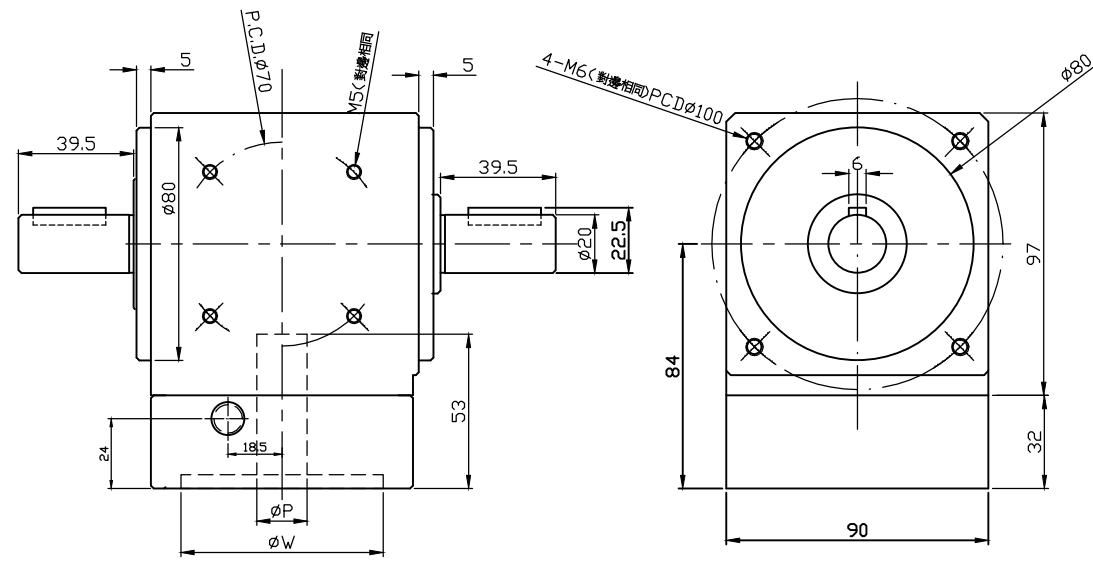

{RAD-090-2比}

{RAD-090-5比}

2018
GEAR HEAD
INLET DIMENSION
(FOR MOTOR OUTLET)

2018
GEAR HEAD
INLET DIMENSION
(FOR MOTOR OUTLET)