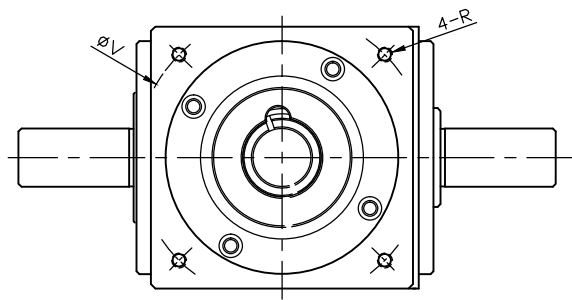

{RAD-090-2比}

{RAD-090-5比}

2018
GEAR HEAD
INLET DIMENSION
(FOR MOTOR OUTLET)

2018
GEAR HEAD
INLET DIMENSION
(FOR MOTOR OUTLET)