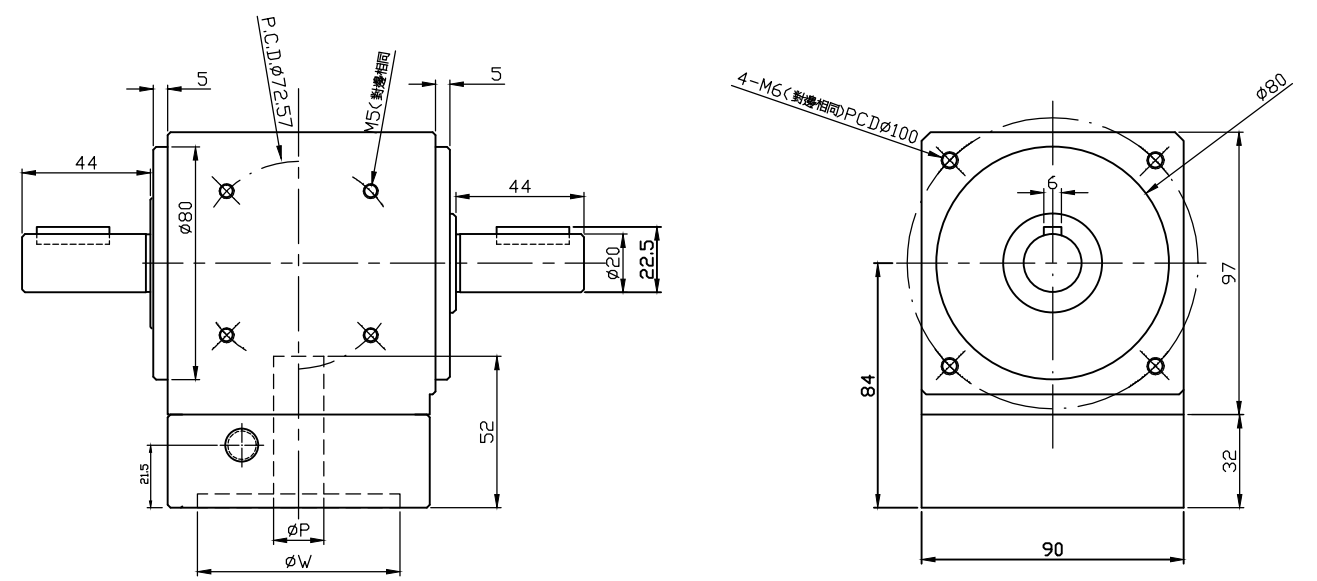

{RAD-090-2比}

{RAD-090-5比}

2018
GEAR HEAD
INLET DIMENSION
(FOR MOTOR OUTLET)

2018
GEAR HEAD
INLET DIMENSION
(FOR MOTOR OUTLET)