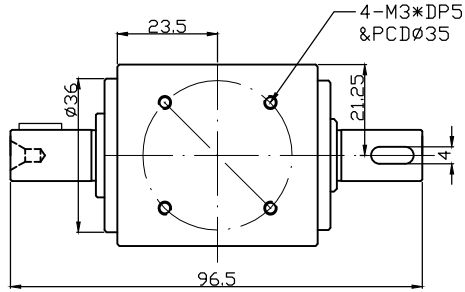

RAD-42 Dimensions Figure & Unit (mm)

2比

2018
GEAR HEAD
INLET DIMENSION
(FOR MOTOR OUTPUT)

RAD-42 Dimensions Figure & Unit (mm)

5比

2018
GEAR HEAD
INLET DIMENSION
(FOR MOTOR OUTPUT)