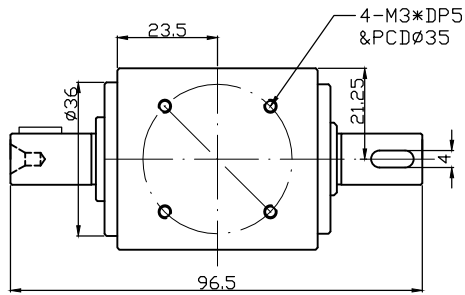

RAD-42 Dimensions Figure & Unit (mm)

2比

2018
GEAR HEAD
INLET DIMENSION
(FOR MOTOR OUTPUT)

RAD-42 Dimensions Figure & Unit (mm)

5比

2018
GEAR HEAD
INLET DIMENSION
(FOR MOTOR OUTPUT)