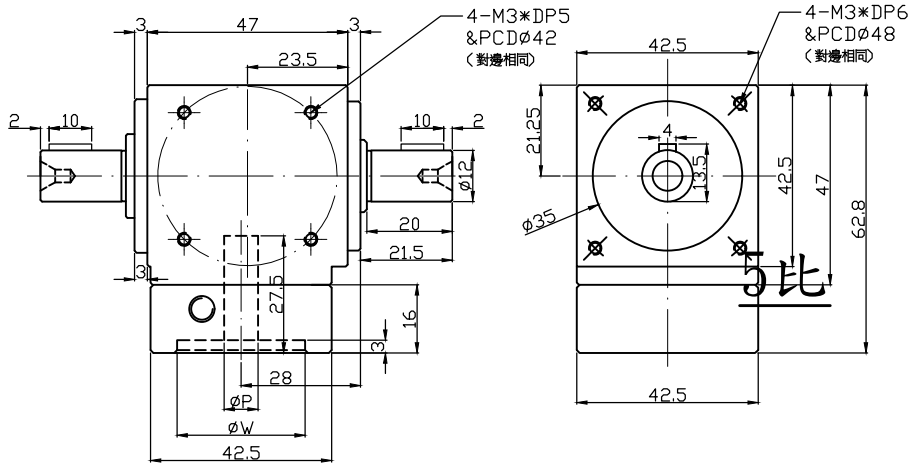

RAD-42 Dimensions Figure & Unit (mm)

2比

2018
GEAR HEAD
INLET DIMENSION
(FOR MOTOR OUTPUT)

RAD-42 Dimensions Figure & Unit (mm)

5比

2018
GEAR HEAD
INLET DIMENSION
(FOR MOTOR OUTPUT)